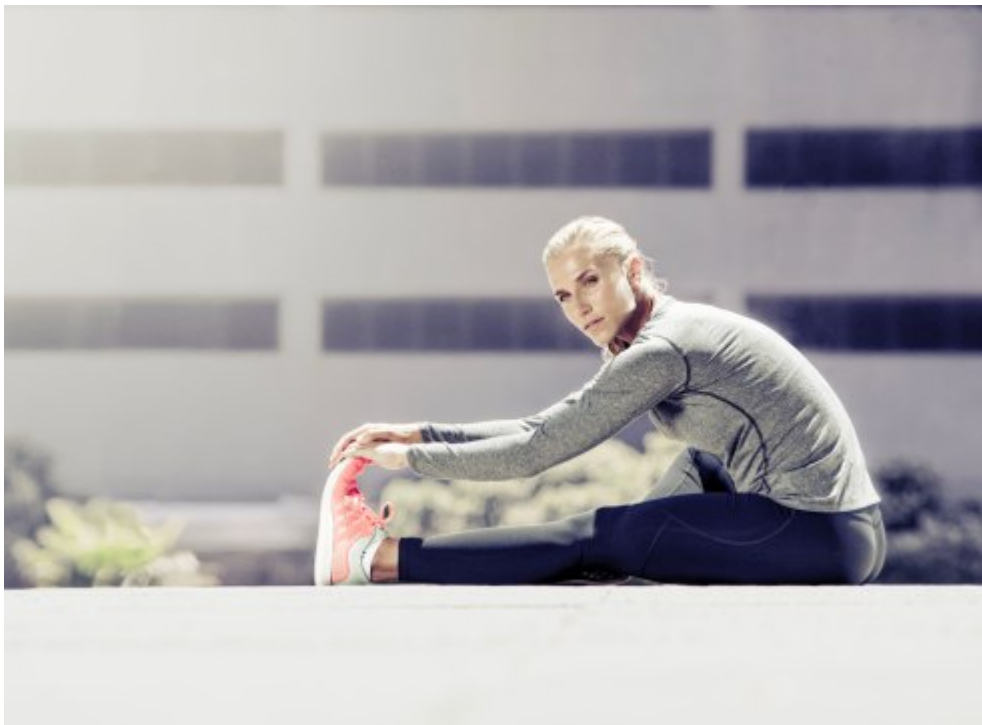

SPORTART / SPORT:

Running, Fitness, Trekking, Bergtouren,  
Volleyball

**cep**

TRY IT  
FEEL IT  
BELIEVE IT

TRAINING TIGHTS

TRY IT FOR 30 DAYS  
MONEY BACK  
GUARANTEE  
TRY IT FOR 30 DAYS