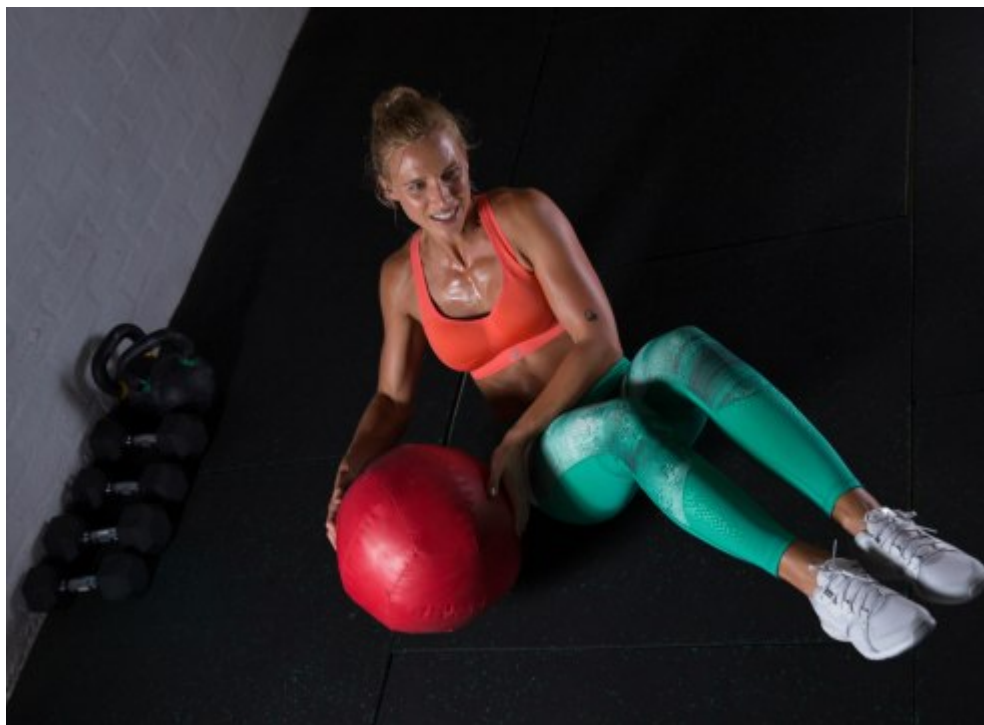

SPORTART / SPORT:

Running, Fitness, Trekking, Bergtouren,  
Volleyball

**cep**

TRY IT  
FEEL IT  
BELIEVE IT

TRAINING TIGHTS

TRY IT FOR 30 DAYS  
MONEY BACK  
GUARANTEE  
TRY IT FOR 30 DAYS